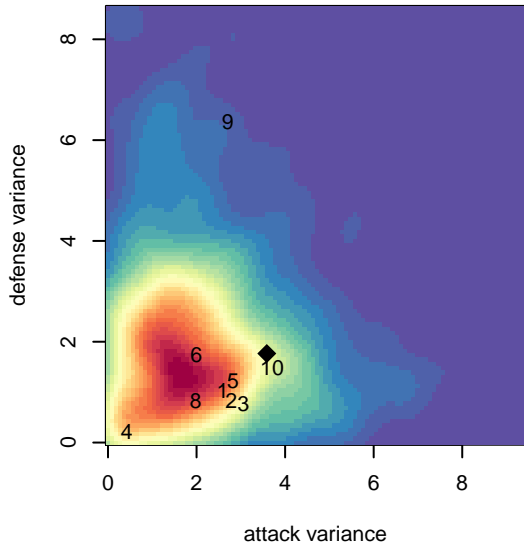

# RVSC Timbers White B03

Rogue Valley SC  
 Medford, OR  
 B03 total strength=952  
 attack=2.38 defense=1.2  
 fall league = SOCL Cascade U15

alt names used:  
 RV Timbers White

Venues played:  
 2016 Mt Hood Challenge U14 Bronze  
 2016 SOCL Cascade U15

**RVSC Timbers White B03**  
 Dots are actual minus expected GF (blue circles) and GA (red triangles).  
 Blue line is smoothed change in attack strength. Red is smoothed change in defense strength.

**attack and defense variance (black dot)  
relative to other teams  
and top 10 in region**