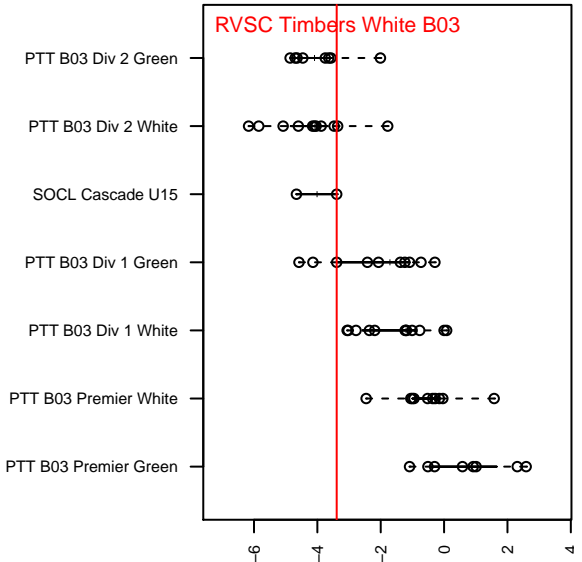

**attack and defense rating
relative to others at age
and all opponents in last 13 months**